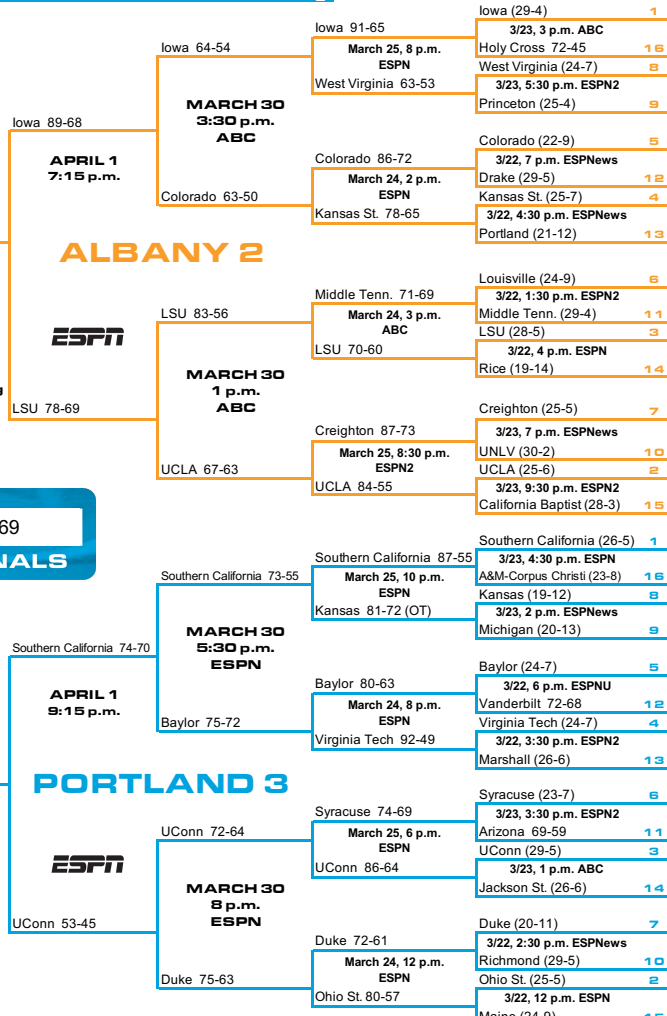

South Carolina 78-59
SEMIFINALS

South Carolina 87-75

Iowa 71-69
SEMIFINALS

NATIONAL CHAMPIONSHIP

APRIL 7
3 p.m.

HOSTED BY
THE MID-AMERICAN CONFERENCE
AND GREATER CLEVELAND
SPORTS COMMISSION
ALL TIMES EASTERN

Iowa City
Manhattan
Baton Rouge
Los Angeles
Southern California
Blackburnburg
Storrs
Columbus