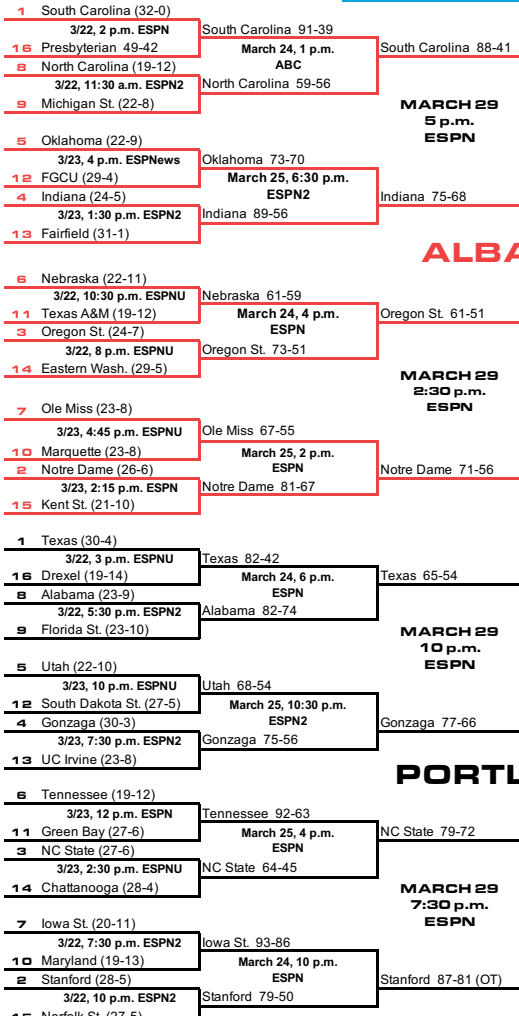

2024 NCAA DIVISION I

WOMEN'S BASKETBALL CHAMPIONSHIP

FIRST ROUND
MARCH 22-23

SECOND ROUND
MARCH 24-25

SWEET SIXTEEN®
MARCH 29-30

ELITE 8®
MARCH 31-APRIL 1

NATIONAL SEMIFINALS
APRIL 5

NATIONAL SEMIFINALS
APRIL 5

ELITE 8®
MARCH 31-APRIL 1

SWEET SIXTEEN®
MARCH 29-30

SECOND ROUND
MARCH 24-25

FIRST ROUND
MARCH 22-23

FIRST FOUR®

Columbia Sacred Heart (24-9) March 20 7 p.m. ESPNU Presbyterian (20-14)	Iowa City Holy Cross (20-12) March 21 9 p.m. ESPN2 UT Martin (16-16)	Storrs Auburn (20-11) March 21 7 p.m. ESPN2 Arizona (17-15)	Blackburnburg Vanderbilt (22-9) March 20 9 p.m. ESPNU Columbia (23-6)

Columbia
Bloomington
Corvallis
Notre Dame
Austin
Spokane
Raleigh
Stanford